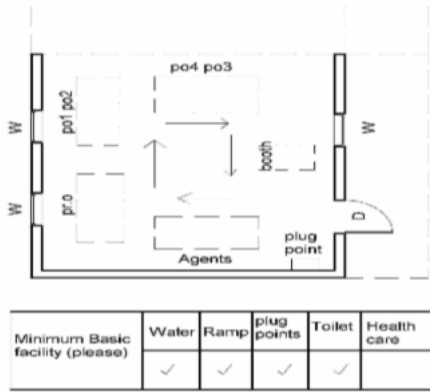

Nazri Naksha

Google Map View

Polling Station Building Front View

Polling Station Front View

Cad View

Key MAP View