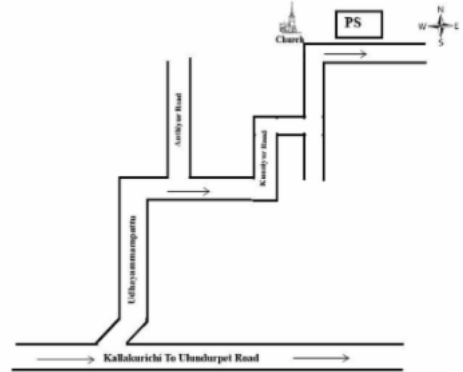

Cad View

Key MAP View

Minimum Basic Facility(Yes/No)	Water	Ramp	Plug point	Toilet	Healthcare
✓	✓	✓	✓	✓