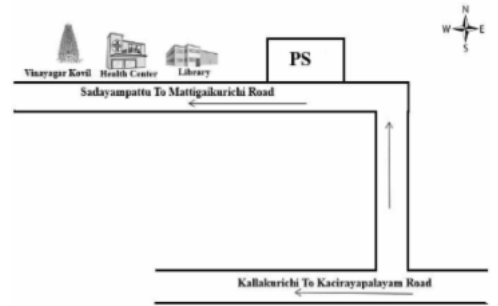

Cad View

Key MAP View

Minimum Basic facility (please)	Water	Ramp	Pi Toilet points	Health care
	✓	✓	✓	✓