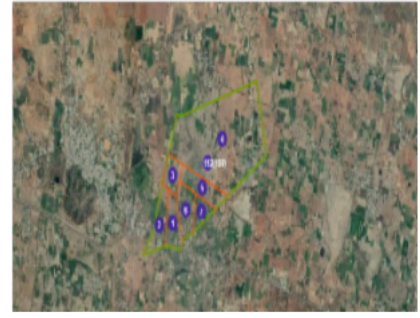

Nazri Naksha

Google Map View