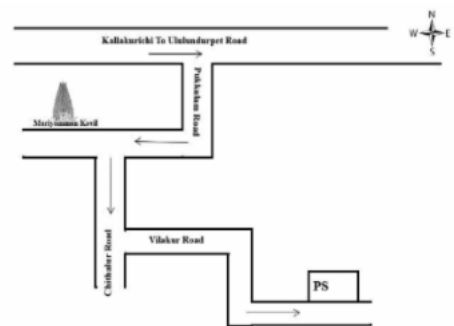

Cad View

Key MAP View

Minimum Basic facility (please)	Water	Ramp	plug points	Toilet	Health care
	✓	✓	✓	✓