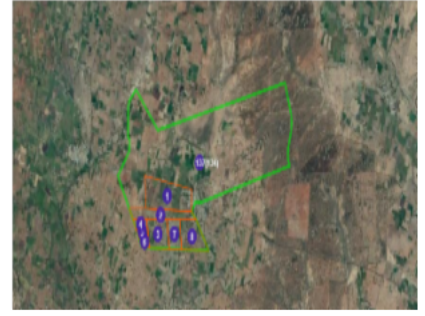

Nazri Naksha

Google Map View