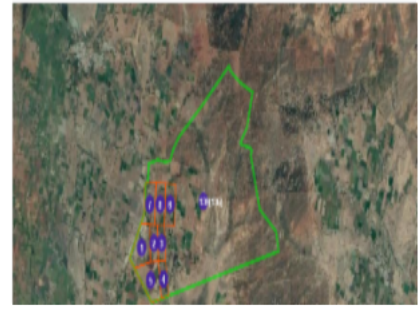

Nazri Naksha

Google Map View