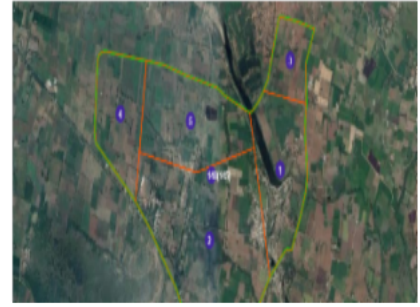

Nazri Naksha

Google Map View