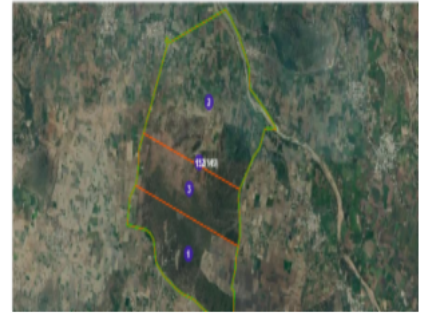

Nazri Naksha

Google Map View