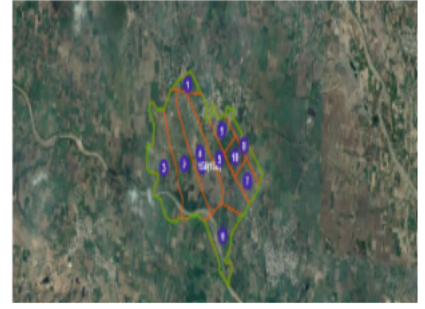

Nazri Naksha

Google Map View