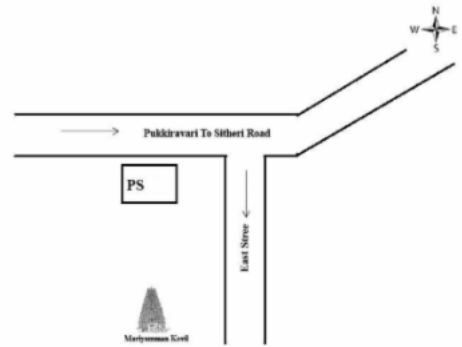

Cad View

Key MAP View

	Water	Ramp	Plug point	Toilet	Health care
Minimum Basic Facility(Please)	✓	✓	✓	✓