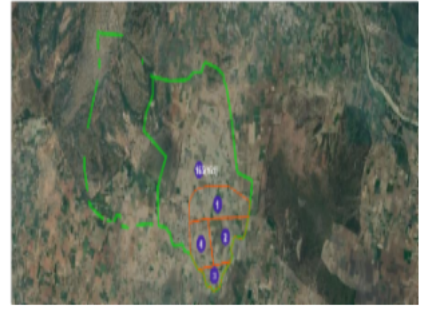

Nazri Naksha

Google Map View