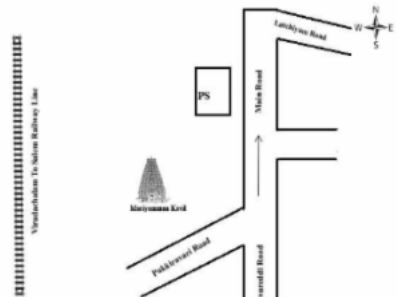

Cad View

Key MAP View

Minimum Basic Facility(Please)	Water	Ramp	Plug point	Toilet	Health care
	✓	✓	✓	✓