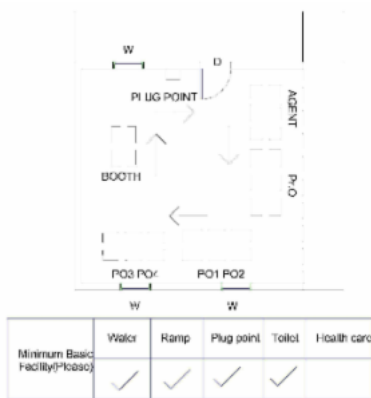

Nazri Naksha

Google Map View

Polling Station Building Front View

Polling Station Front View

Cad View

Key MAP View