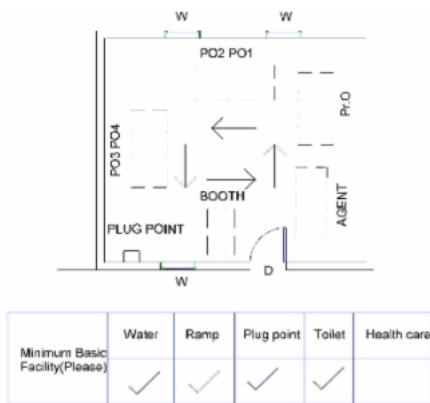

Nazri Naksha

Google Map View

Polling Station Building Front View

Polling Station Front View

Cad View

Key MAP View