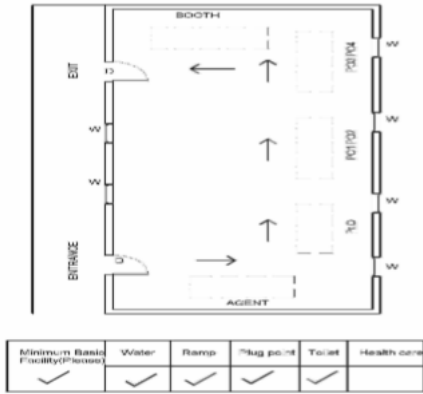

Nazri Naksha

Google Map View

Polling Station Building Front View

Polling Station Front View

Cad View

Key MAP View