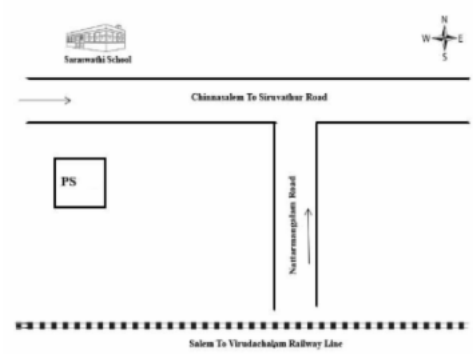

Cad View

Key MAP View

Minimum Basic facility (p.u.s)	Water	Ramp	plug points	Toilet	Hear th cart
	✓	✓	✓	✓