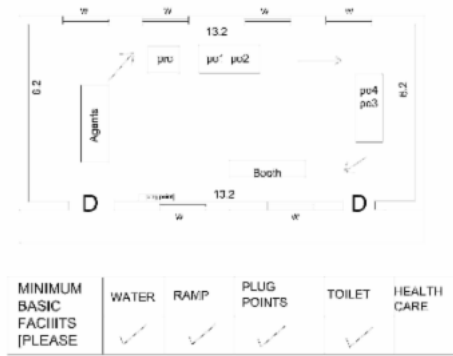

Nazri Naksha

Google Map View

Polling Station Building Front View

Polling Station Front View

Cad View

Key MAP View