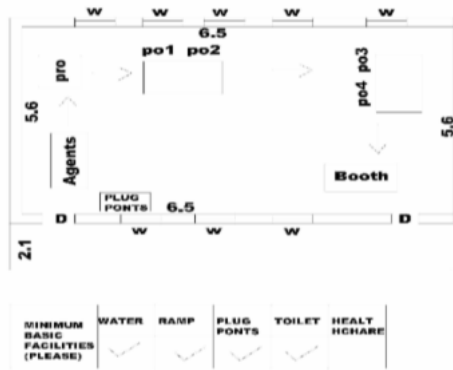

Nazri Naksha

Google Map View

Polling Station Building Front View

Polling Station Front View

Cad View

Key MAP View