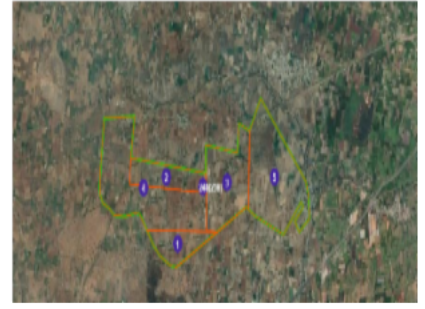

Nazri Naksha

Google Map View