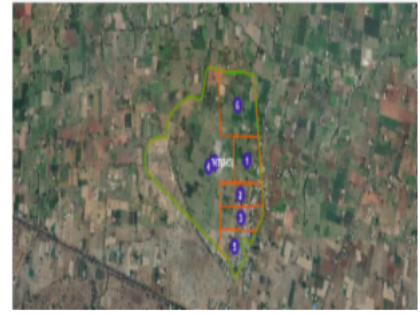

Nazri Naksha

Google Map View