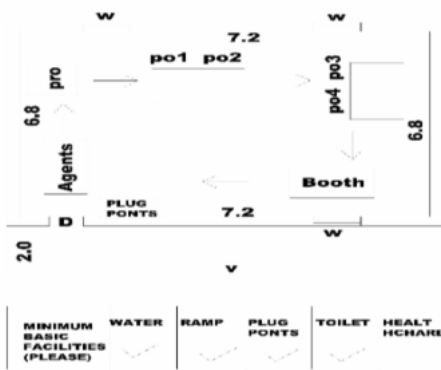

Nazri Naksha

Google Map View

Cad View