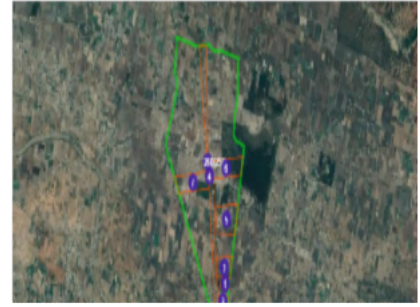

Nazri Naksha

Google Map View