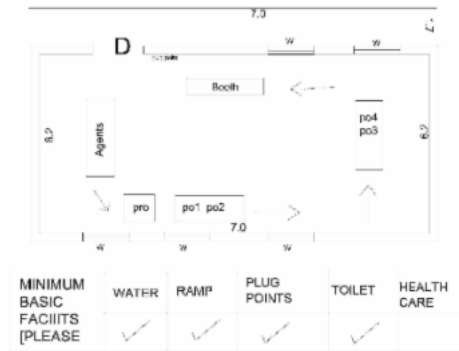

Nazri Naksha

Google Map View

Polling Station Building Front View

Polling Station Front View

Cad View

Key MAP View