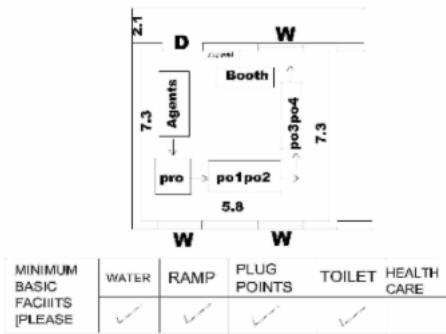

Nazri Naksha

Google Map View

Polling Station Building Front View

Polling Station Front View

Cad View

Key MAP View