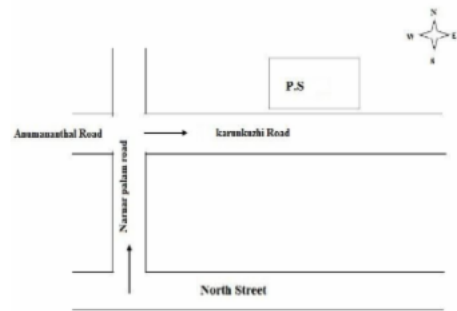

Cad View

Key MAP View

Minimum Basic facility (please)	Water	Ramp	plug points	Toilet	Health care
	✓	✓	✓	✓