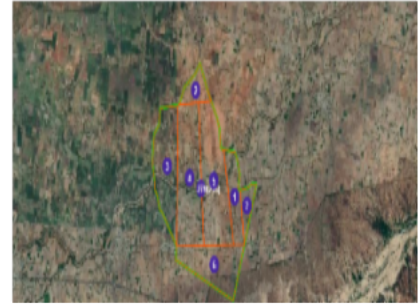

Nazri Naksha

Google Map View