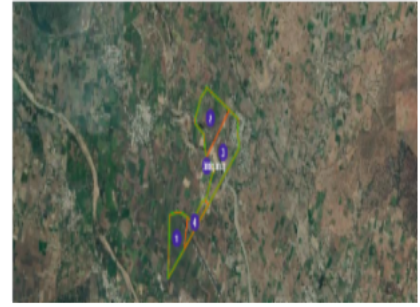

Nazri Naksha

Google Map View