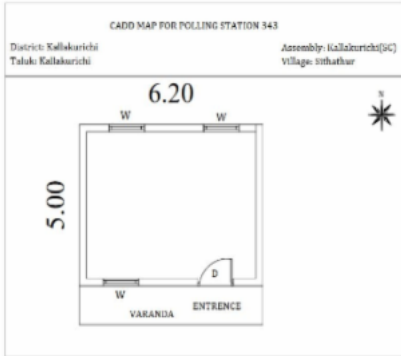

Nazri Naksha

Google Map View

Polling Station Building Front View

Polling Station Front View

Cad View

Key MAP View