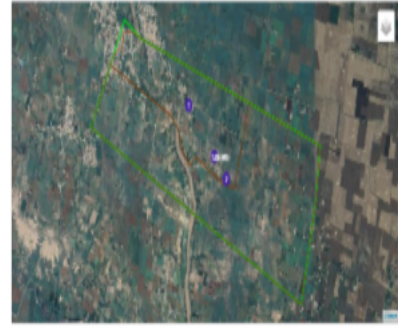

Nazri Naksha

Google Map View