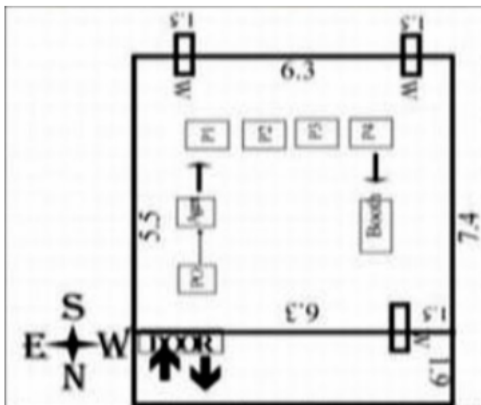

Nazri Naksha

Google Map View

Cad View