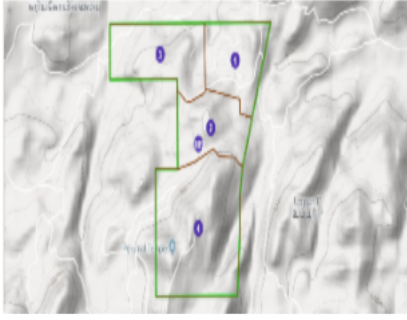

Nazri Naksha

Google Map View