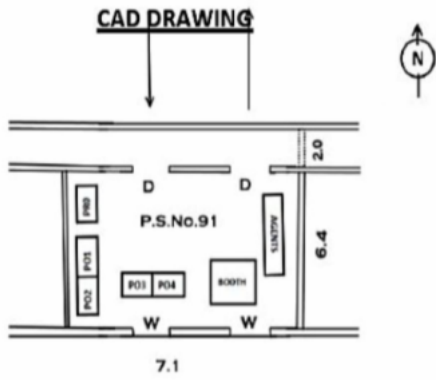

Nazri Naksha

Google Map View

Polling Station Building Front View

Polling Station Front View

Cad View

Key MAP View