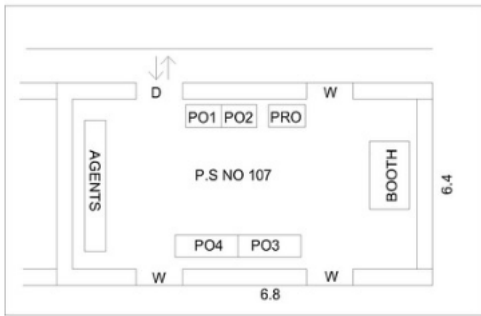

Nazri Naksha

Google Map View

Polling Station Building Front View

Polling Station Front View

Cad View

Key MAP View

4.KEY MAP