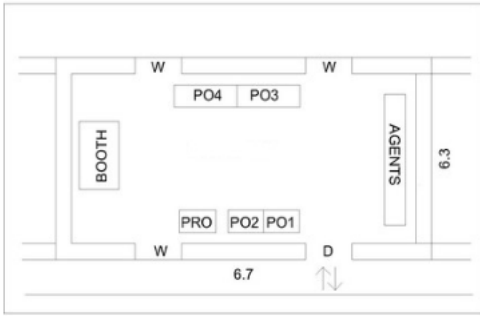

Nazri Naksha

Google Map View

Polling Station Building Front View

Polling Station Front View

Cad View

Key MAP View