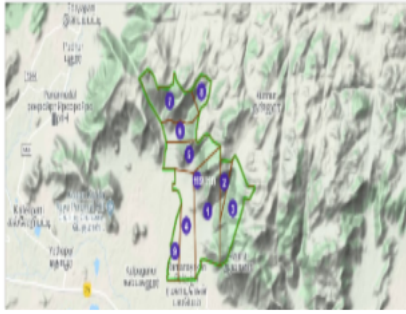

Nazri Naksha

Google Map View