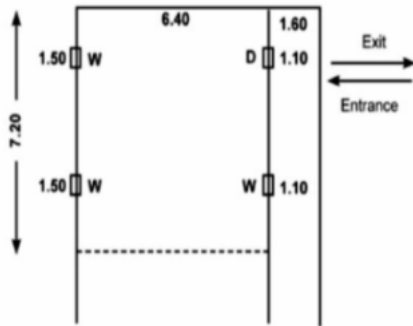

Nazri Naksha

Google Map View