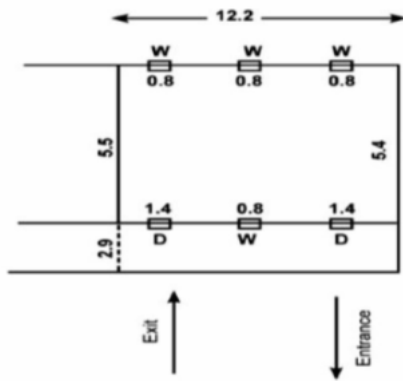

Nazri Naksha

Google Map View

Polling Station Building Front View

Polling Station Front View

Cad View

Key MAP View

4.KEY MAP