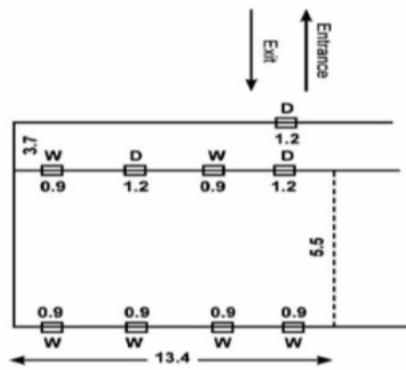

Nazri Naksha

Google Map View

Polling Station Building Front View

Polling Station Front View

Cad View

Key MAP View