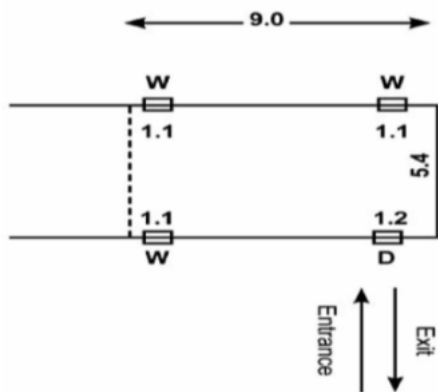

Nazri Naksha

Google Map View

Polling Station Building Front View

Polling Station Front View

Cad View

Key MAP View