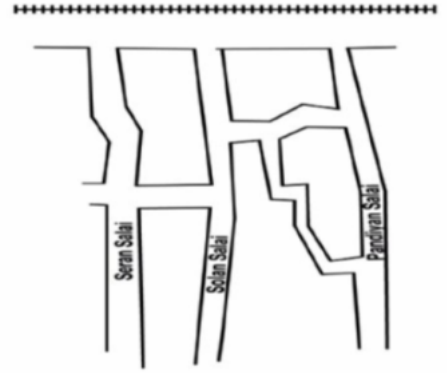

Polling Station Front View