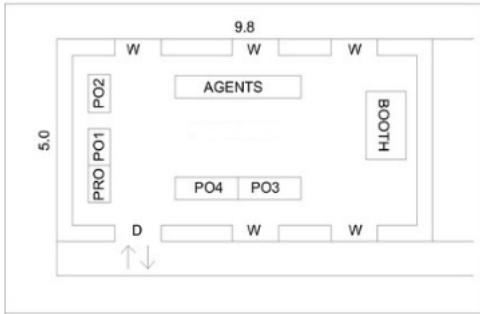

Nazri Naksha

Google Map View

Polling Station Building Front View

Polling Station Front View

Cad View

Key MAP View