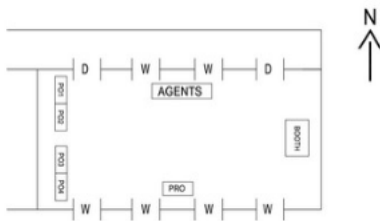

Nazri Naksha

Google Map View

Polling Station Building Front View

Polling Station Front View

Cad View

Key MAP View