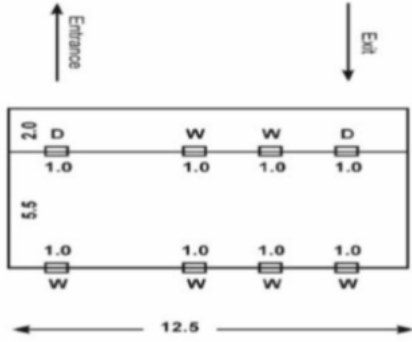

Nazri Naksha

Google Map View