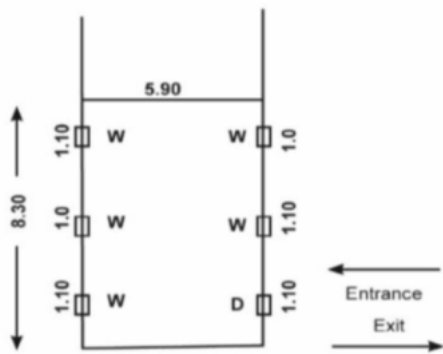

Nazri Naksha

Google Map View

Polling Station Building Front View

Polling Station Front View

Cad View

Key MAP View