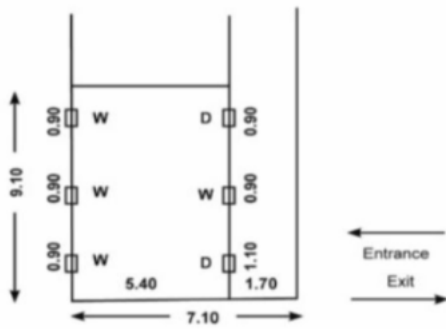

Nazri Naksha

Google Map View