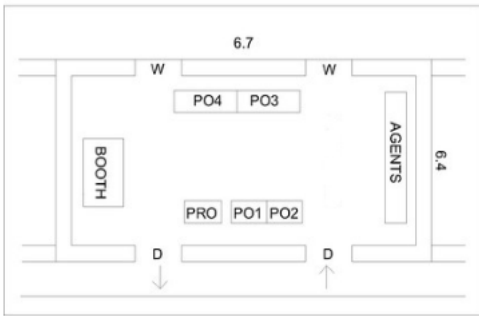

Nazri Naksha

Google Map View

Polling Station Building Front View

Polling Station Front View

Cad View

Key MAP View