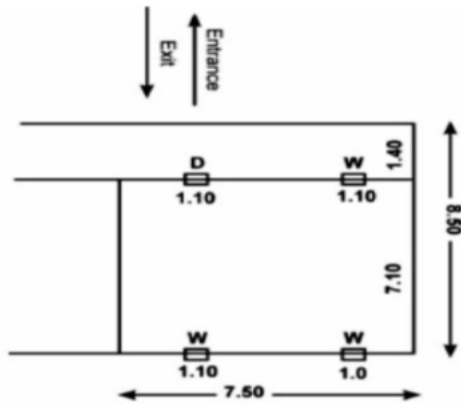

Nazri Naksha

Google Map View

Polling Station Building Front View

Polling Station Front View

Cad View

Key MAP View