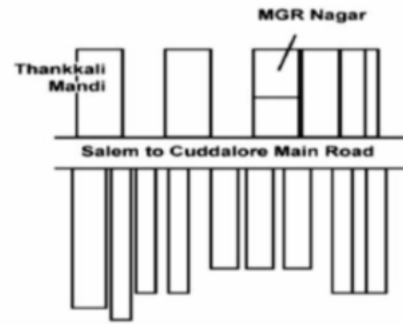

Nazri Naksha

Google Map View