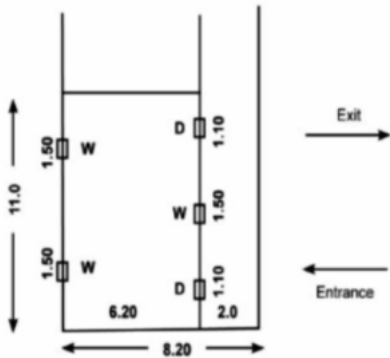

Nazri Naksha

Google Map View

Polling Station Building Front View

Polling Station Front View

Cad View

Key MAP View