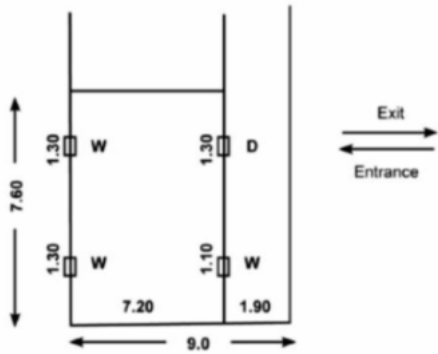

Nazri Naksha

Google Map View

Polling Station Building Front View

Polling Station Front View

Cad View

Key MAP View