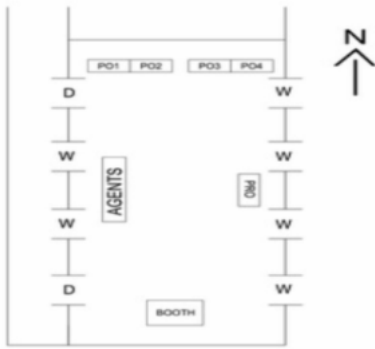

Nazri Naksha

Google Map View

Polling Station Building Front View

Polling Station Front View

Cad View

Key MAP View